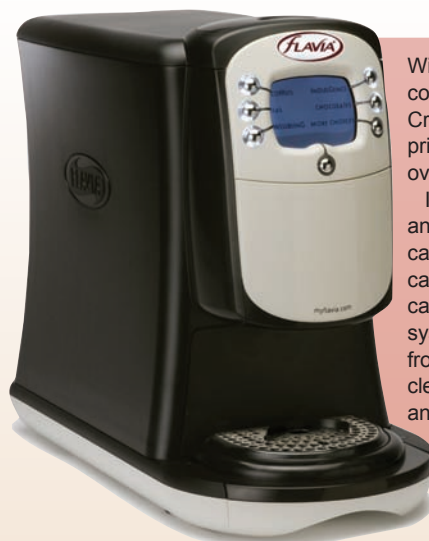

French Vanilla

A smooth operator - premium Arabica coffee combined with the creamy richness of Vanilla flavor.

Rail - 20 packs \$9.00
Case - 5 rails (100 packs) \$43.00

Hazelnut

Go nuts with this smooth, creamy, mellow coffee with subtle Hazelnut flavor.

Rail - 20 packs \$9.00
Case - 5 rails (100 packs) \$43.00

With its stunning looks & compact design the FLAVIA® Creation 400 brewer can take pride of place in any office with over 30 people.

In addition to gourmet coffees and fresh tea options, your office can enjoy specialty drinks like cappuccinos, mochaccinos and cafe latte creations. Our unique system brews direct and pure from pack to cup. No need for cleaning between drinks, fresh and fun, and none of the hassle.